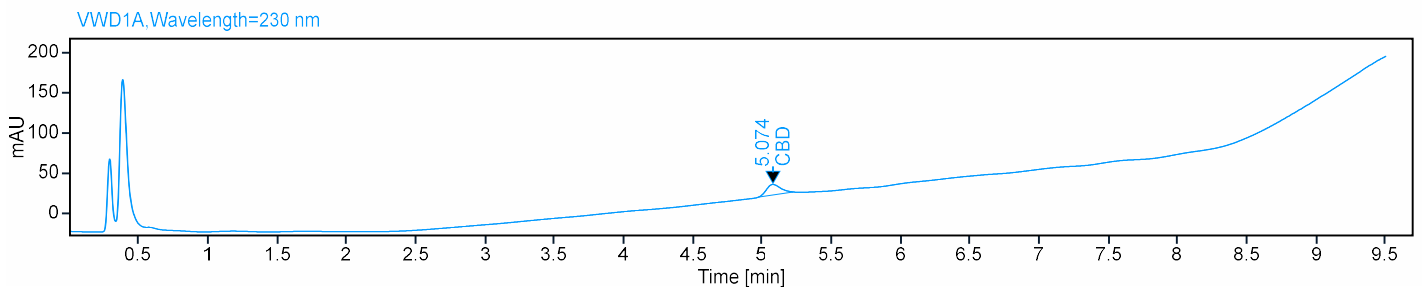

Potency report

Batch ID: 105130

Data file: 2021-07-02 19-37-58-04-00-41.dx

Sample Description
 Sly Fox (dpl) 6-24221
 CBD Sprayed Pet Life Beefy Slices/Steak Treats
 100mg/12oz
 FR# 19-253 FW: 262.25g

Name	Concentration [mg/g]	% Amount
d9-THC	0.0000	0.00
CBC	0.0000	0.00
CBD-A	0.0000	0.00
CBD-V	0.0000	0.00
CBG	0.0000	0.00
CBG-A	0.0000	0.00
CBN	0.0000	0.00
d8-THC	0.0000	0.00
THC-V	0.0000	0.00
THC-A	0.0000	0.00
CBD	0.4231	0.04

Total THC [mg/g]	Total THC [%]	Total CBD [mg/g]	Total CBD [%]
0.00	0.00	0.42	0.04

Comments:
EXP: 10/02/22

Total CBD: 0.42mg/g
110.15mg/container

Cannabinoids with on-column values below LOQ will not be calculated into the "Total Cannabinoids" value.