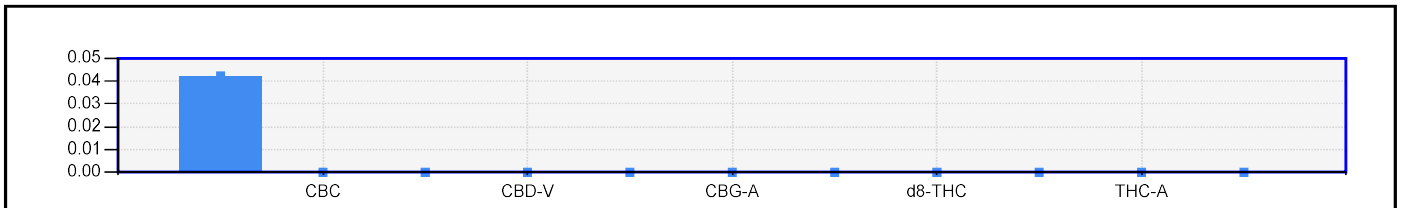

Potency report

Batch ID: 105130

Data file: 2021-07-02 19-37-58-04-00-41.dx

Sample Description
 Sly Fox (dpl) 6-24221
 CBD Sprayed Pet Life Beefy Slices/Steak Treats
 100mg/12oz
 FR# 19-253 FW: 262.25g

Name	Concentration [mg/g]	% Amount
d9-THC	0.0000	0.00
CBC	0.0000	0.00
CBD-A	0.0000	0.00
CBD-V	0.0000	0.00
CBG	0.0000	0.00
CBG-A	0.0000	0.00
CBN	0.0000	0.00
d8-THC	0.0000	0.00
THC-V	0.0000	0.00
THC-A	0.0000	0.00
CBD	0.4231	0.04

Total THC [mg/g]	Total THC [%]	Total CBD [mg/g]	Total CBD [%]
0.00	0.00	0.42	0.04

Comments:
EXP: 10/02/22

Total CBD: 0.42mg/g
110.15mg/container

Cannabinoids with on-column values below LOQ will not be calculated into the "Total Cannabinoids" value.